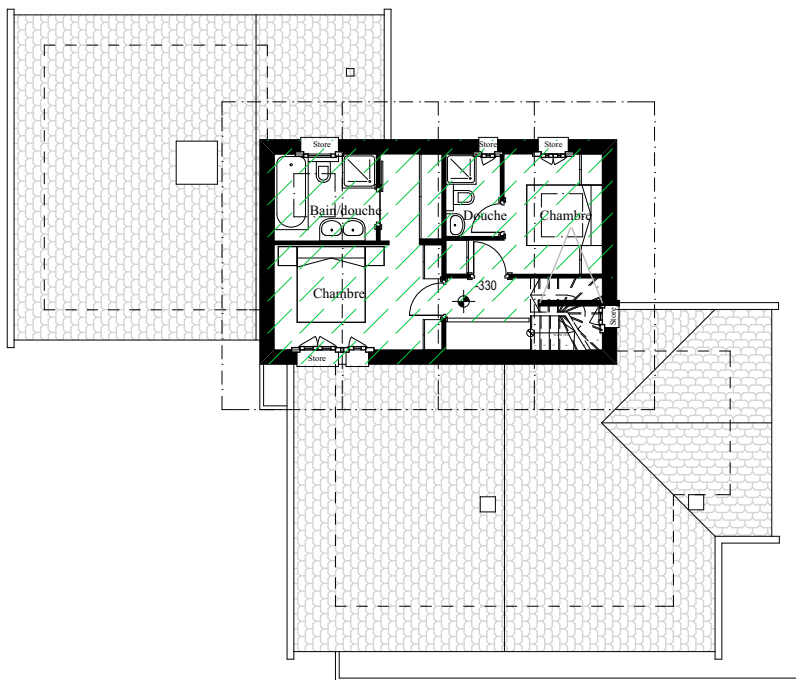

Plans

Combles
Surface habitable: 48.32 m²

Plan de situation